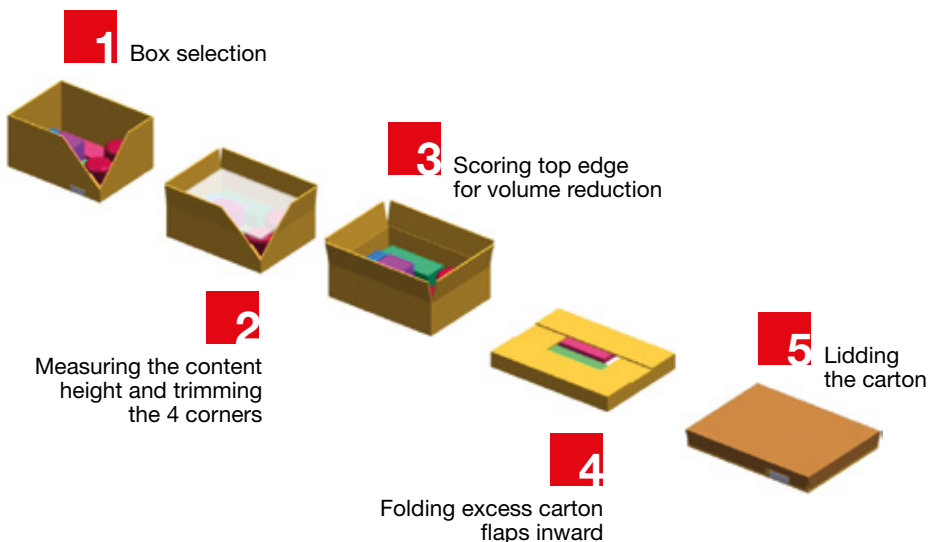

INTELIS JIVARO

User-Friendly High-Quality Packing

INTELIS JIVARO® creates Easy-To-Open and Easy-To-Reuse Packing that ensures a successful customer experience.

Top Flaps are folded without visible sticking increasing security and quality of packing.

Time-Efficient Solution

Each INTELIS JIVARO® handles up to 15 cases per minute, and 1 person can operate up to 3 INTELIS JIVARO® at the same time. So for 1 operator, you actually output 45 cases per minute.

Maintenance Oriented Design

Open design of INTELIS JIVARO® allows an easy access for cleaning and maintenance and all setting parameters are accessible for modification on the control panel and remotely.

5 Basic Steps of INTELIS JIVARO® Process

Additional Features

- INTELIS JIVARO® adapts to different types of carton
- Up to 4 Lid Magazines = 4 Customized Cardboard Prints
- Ergonomic Design: Fast and Simple Magazine Loading

RECOGNITION AND FIELD OF APPLICATION

More than 100 machines installed for more than 80 customers in the world. Ideal for large amount of activities:

- E-COMMERCE
- OFFICE SUPPLIES
- SPARE PARTS
- HEALTHCARE & PHARMACEUTICALS
- INDUSTRIAL SUPPLIES
- TEXTILE
- PERFUMES & COSMETICS

contact@savoye.com
Tel. +33 (0)3 80 54 40 00
www.intelis-equipment.com

INTELIS
A SAVOYE BRAND